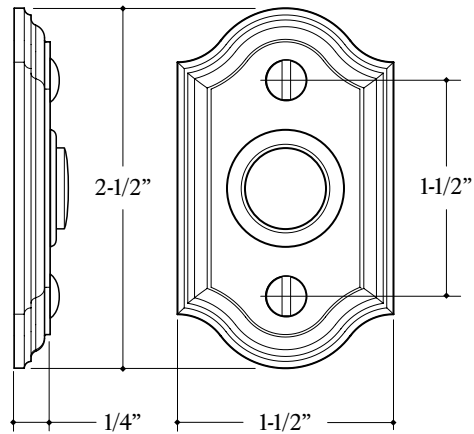

WATER ST.
BRASS
JAMESTOWN

26008 DOOR BELL ASSEMBLY
Assembly includes: trim plate,
door bell button and screws.

Made to order. Custom sizes available.
Lead times and pricing upon request.

JS EDGE DETAIL