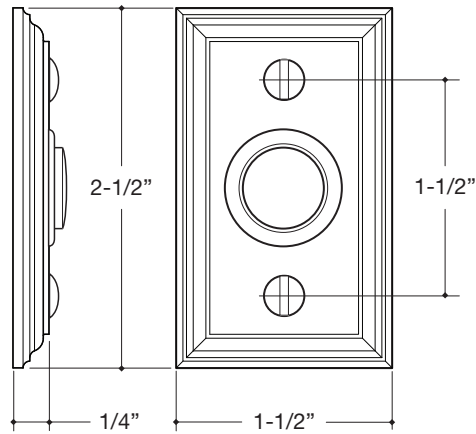

WATER STREET

LAKWOOD NEW YORK

26007 DOOR BELL ASSEMBLY
Assembly includes: trim plate,
door bell button and screws.

Made to order. Custom sizes available.
Lead times and pricing upon request.

JS EDGE DETAIL