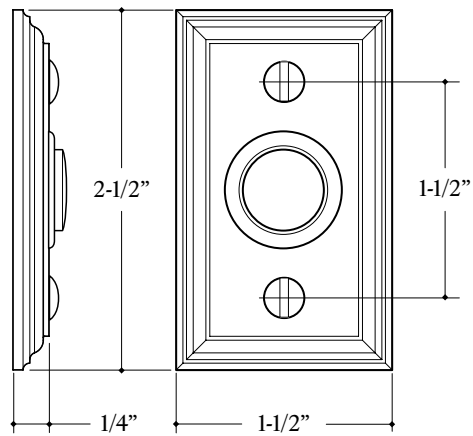

WATER ST.
BRASS
JAMESTOWN

26007 DOOR BELL ASSEMBLY
Assembly includes: trim plate,
door bell button and screws.

Made to order. Custom sizes available.
Lead times and pricing upon request.

JS EDGE DETAIL