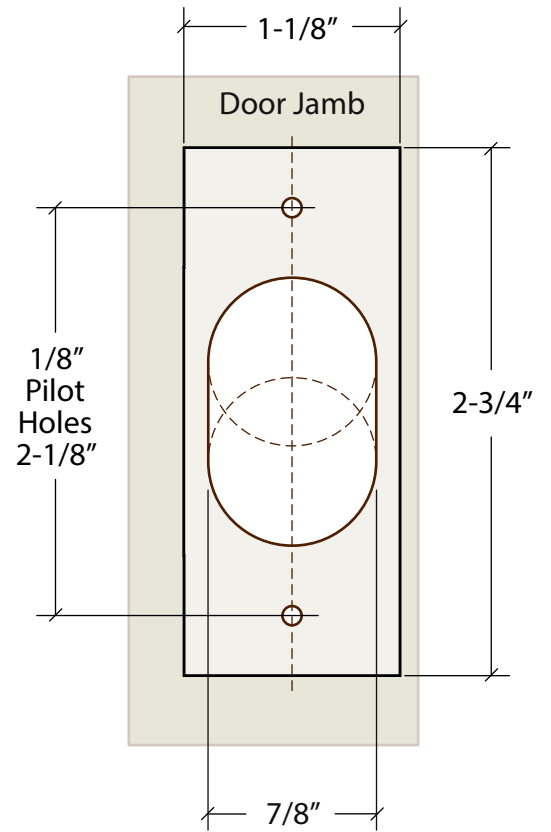

WATER STREET

Mortise Bolt Strike

Auxiliary Deadbolt Strike

WS40319
Tubular Bolt Strike
Templates