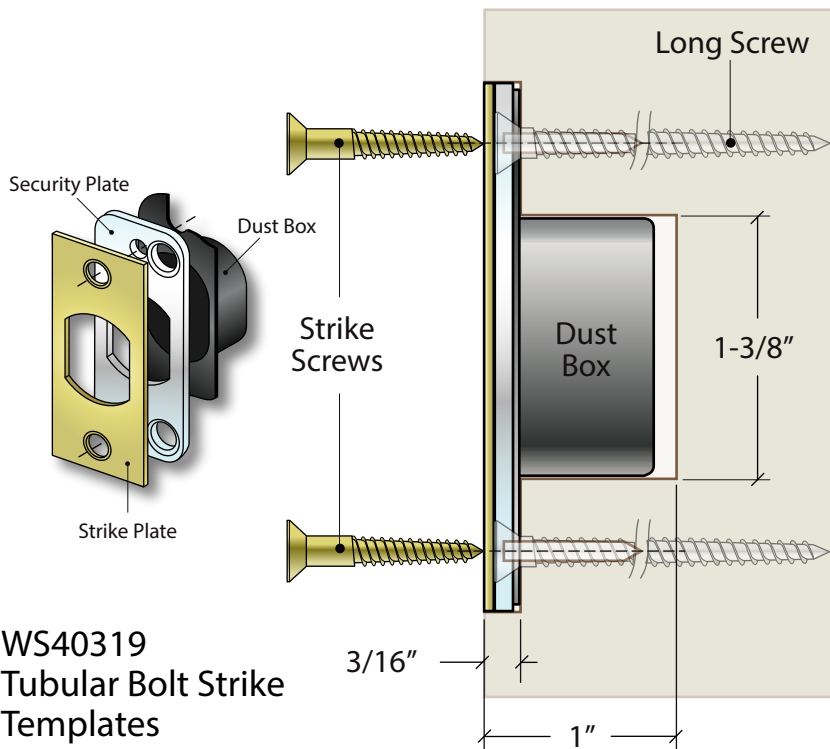

WATER STREET

Mortise Bolt Strike

Auxiliary Deadbolt Strike

WS40319
Tubular Bolt Strike
Templates