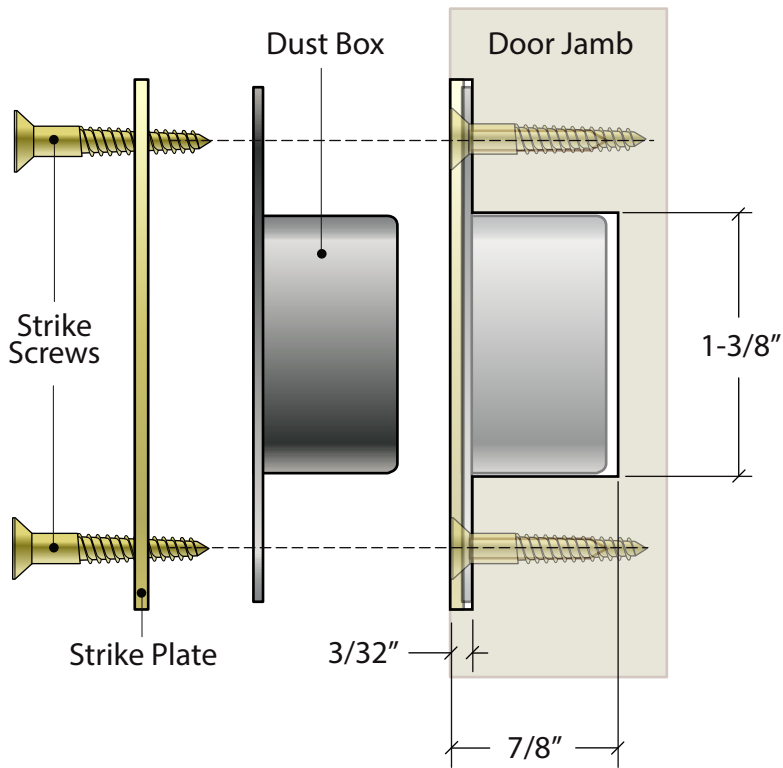

WATER STREET

Mortise Bolt Strike

Auxiliary Deadbolt Strike

WS40319
Tubular Bolt Strike
Templates