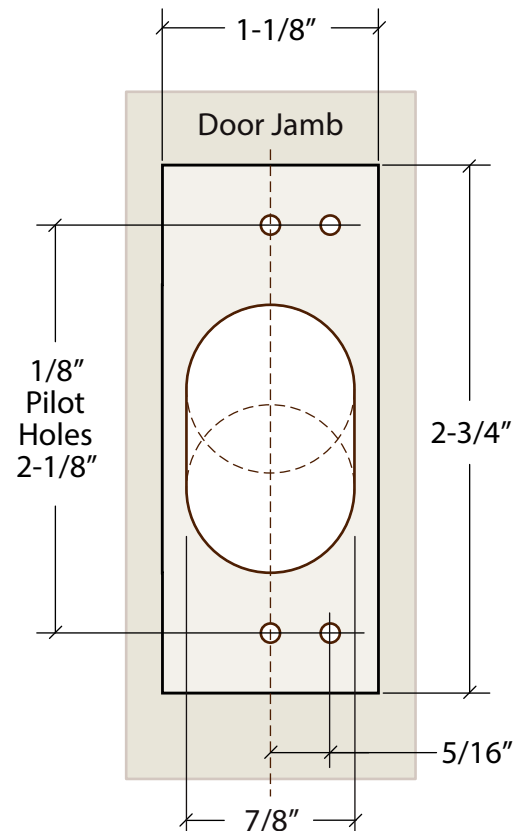

WATER STREET

Mortise Bolt Strike

Auxiliary Deadbolt Strike

WS40319
Tubular Bolt Strike
Templates