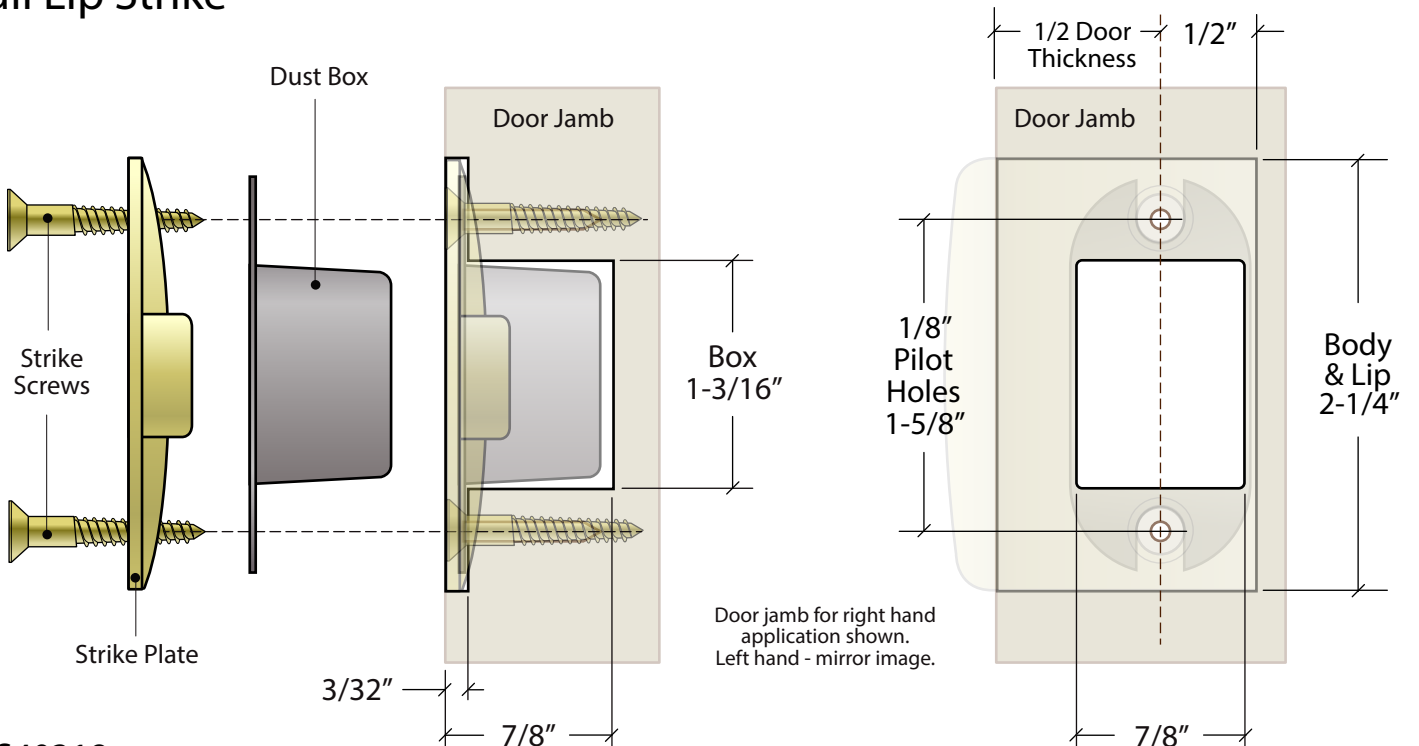

Full Lip Strike

WS40318
Tubular Strike Templates