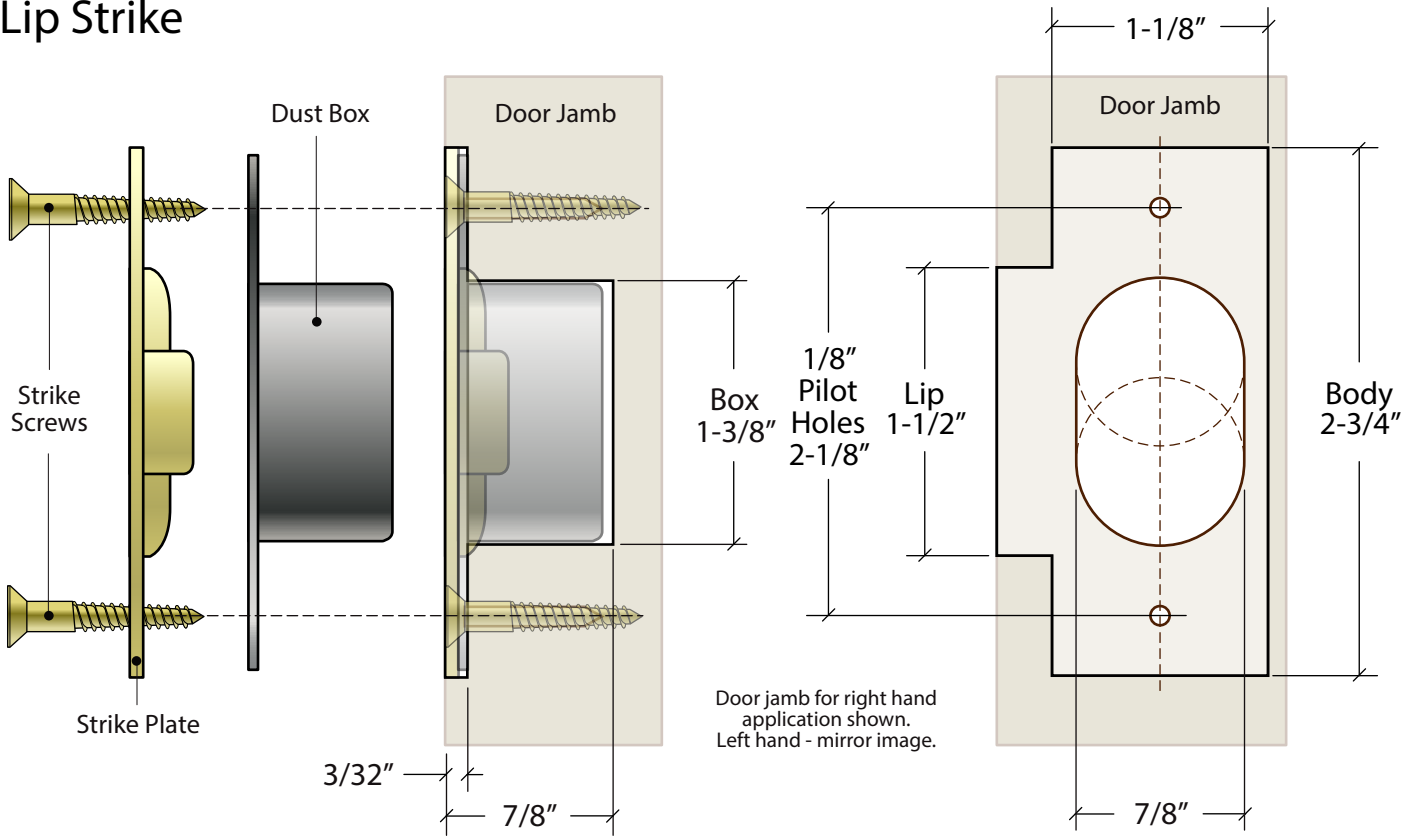

WATER STREET

T-Lip Strike