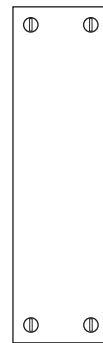

21513 Escutcheon  
25013 Knob  
22004 Oval Thumb Turn

MN Edge Detail

S

**MN EDGE DETAIL - SQUARE PROFILE**

	<b>Part Number</b>	<b>Width</b>	<b>Height</b>
<b>S</b>	21513	2"	7"

The small escutcheon is used primarily on interior door applications:

- Mortise privacy or passage sets
- Tubular privacy or passage sets
- Full and half dummy sets