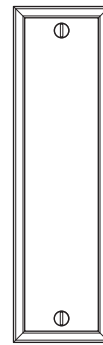

21113 Escutcheon  
25041 Knob  
22000 Thumb Turn

#### JS EDGE DETAIL - SQUARE PROFILE

	Part Number	Width	Height
<b>S</b>	21113	2"	7"

The small escutcheon is used primarily on interior door applications:

- Mortise privacy or passage sets
- Tubular privacy or passage sets
- Full and half dummy sets