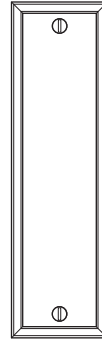

21113 Escutcheon
23015 Lever
22005 Emergency Egress Button

S

JS EDGE DETAIL - SQUARE PROFILE

	Part Number	Width	Height
S	21113	2"	7"

The small escutcheon is used primarily on interior door applications:

- Mortise privacy or passage sets
- Tubular privacy or passage sets
- Full and half dummy sets