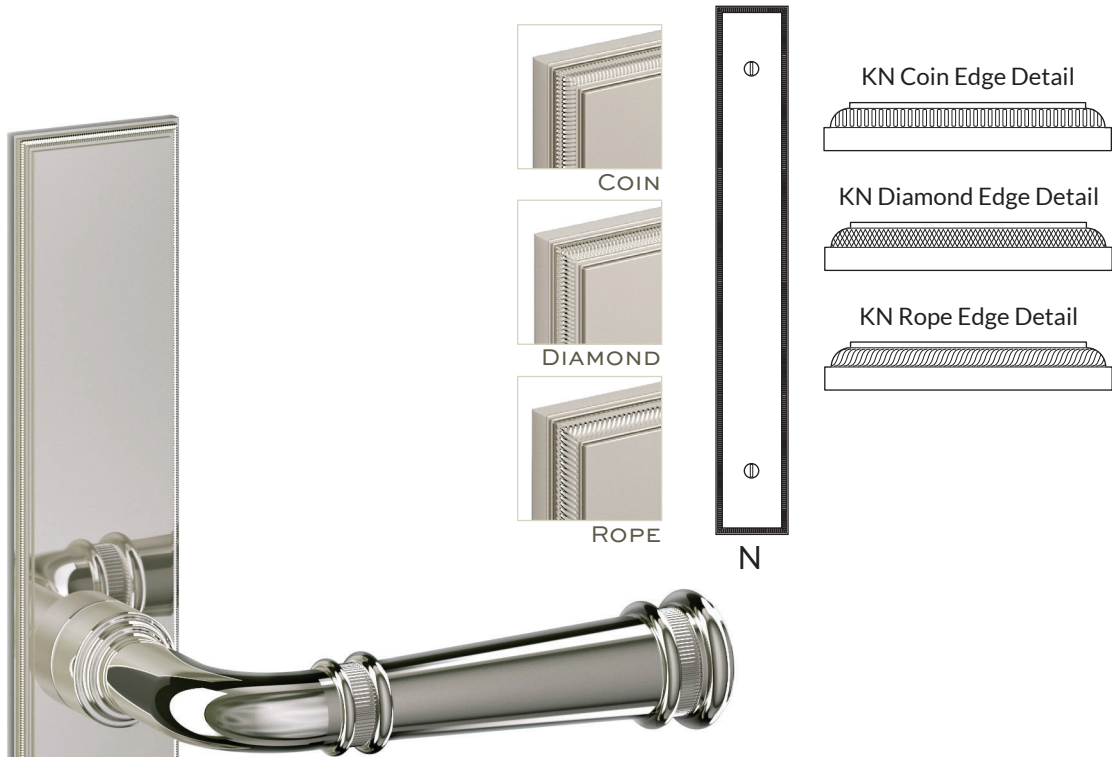

WATER STREET

LAKWOOD NEW YORK

KN EDGE DETAIL - SQUARE PROFILE

	Part Number	Width	Height
N	216*02	1-1/2"	11"

*Insert code for edge knurl pattern:
C = Coin D = Diamond R = Rope

The narrow escutcheon plate is used on any door with a narrow stile. Applications include:

- Multipoint profile cylinder entry sets
- Multipoint American cylinder entry sets
- Multipoint, mortise & tubular privacy or passage sets
- Full or half dummy sets

All escutcheons made to order.
Custom sizes and profiles available.

216C02 Coin Escutcheon
23066.C Coin Lever