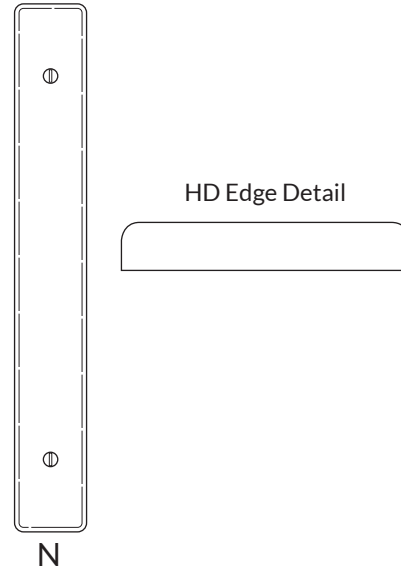

21302 Escutcheon  
23024 Lever

**HD EDGE DETAIL - SQUARE PROFILE**

	Part Number	Width	Height
N	21302	1-1/2"	11"

The narrow escutcheon plate is used on any door with a narrow stile. Applications include:

- Multipoint profile cylinder entry sets
- Multipoint American cylinder entry sets
- Multipoint, mortise & tubular privacy or passage sets
- Full or half dummy sets