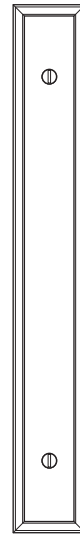

21102 Escutcheon
23015 Lever

JS EDGE DETAIL - SQUARE PROFILE

	Part Number	Width	Height
N	21102	1-1/2"	11"

The narrow escutcheon plate is used on any door with a narrow stile. Applications include:

- Multipoint profile cylinder entry sets
- Multipoint American cylinder entry sets
- Multipoint, mortise & tubular privacy or passage sets
- Full or half dummy sets