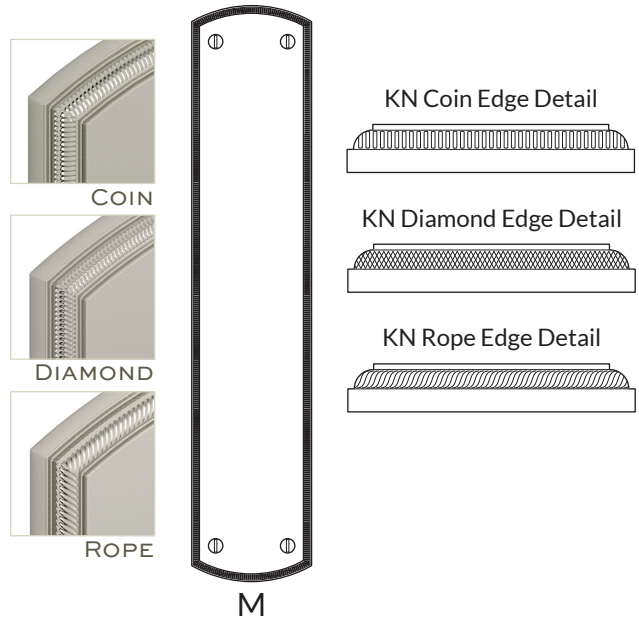

WATER STREET
LAKEWOOD NEW YORK

216C21 Coin Escutcheon
25035.C Coin Knob

KN EDGE DETAIL - ARCH PROFILE

	Part Number	Width	Height
M	216*21	2-1/2"	12"

*Insert code for edge knurl pattern:
C = Coin D = Diamond R = Rope

The medium escutcheon plate can be use on a large range of applications, including:

- Mortise & tubular entry sets
- Mortise & tubular privacy or passage sets
- Full and half dummy sets
- Push plates and pull plates