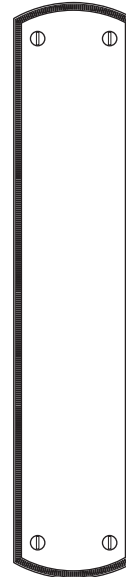

**WATER STREET**  
LAKEWOOD NEW YORK

COIN

DIAMOND

ROPE

M

KN Coin Edge Detail

KN Diamond Edge Detail

KN Rope Edge Detail

**KN EDGE DETAIL - ARCH PROFILE**

	Part Number	Width	Height
<b>M</b>	216*21	2-1/2"	12"

\*Insert code for edge knurl pattern:  
C = Coin D = Diamond R = Rope

The medium escutcheon plate can be use on a large range of applications, including:

- Mortise & tubular entry sets
- Mortise & tubular privacy or passage sets
- Full and half dummy sets
- Push plates and pull plates

All escutcheons made to order.  
Custom sizes and profiles available.

216C21 Coin Escutcheon  
25026.C Coin Knob  
22066 Thumb Turn