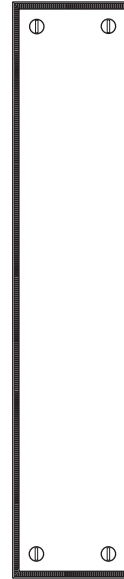

WATER STREET
LAKEWOOD NEW YORK

COIN

DIAMOND

ROPE

M

KN Coin Edge Detail

KN Diamond Edge Detail

KN Rope Edge Detail

KN EDGE DETAIL - SQUARE PROFILE

	Part Number	Width	Height
M	216*01	2-1/2"	12"

*Insert code for edge knurl pattern:
C = Coin D = Diamond R = Rope

The medium escutcheon plate can be use on a large range of applications, including:

- Mortise & tubular entry sets
- Mortise & tubular privacy or passage sets
- Full and half dummy sets
- Push plates and pull plates

All escutcheons made to order.
Custom sizes and profiles available.

216C01 Coin Escutcheon
25015.C Coin Knob
22004 Oval Thumb Turn