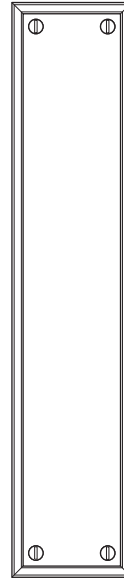

# WATER STREET

LAKWOOD NEW YORK

21101 Escutcheon  
25035 Knob  
22000 Thumb Turn

M

## JS EDGE DETAIL - SQUARE PROFILE

	Part Number	Width	Height
M	21101	2-1/2"	12"

The medium escutcheon plate can be use on a large range of applications, including:

- Mortise & tubular entry sets
- Mortise & tubular privacy or passage sets
- Full and half dummy sets
- Push plates and pull plates