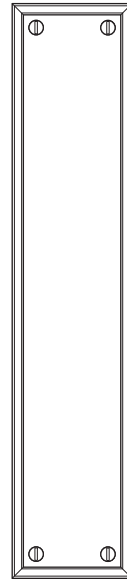

21101 Escutcheon
25000 Knob

M

JS EDGE DETAIL - SQUARE PROFILE

	Part Number	Width	Height
M	21101	2-1/2"	12"

The medium escutcheon plate can be use on a large range of applications, including:

- Mortise & tubular entry sets
- Mortise & tubular privacy or passage sets
- Full and half dummy sets
- Push plates and pull plates