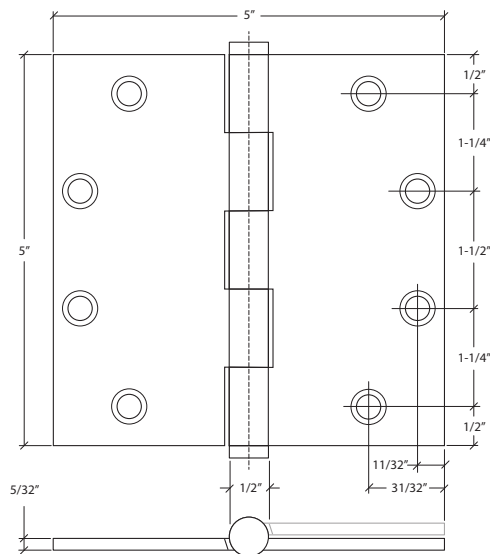

WATER STREET

29650 ARCHITECTURAL GRADE

Made to order.

Manufactured in Lakewood, NY.

1/2" FINIAL SELECTION

29451

29456

29461