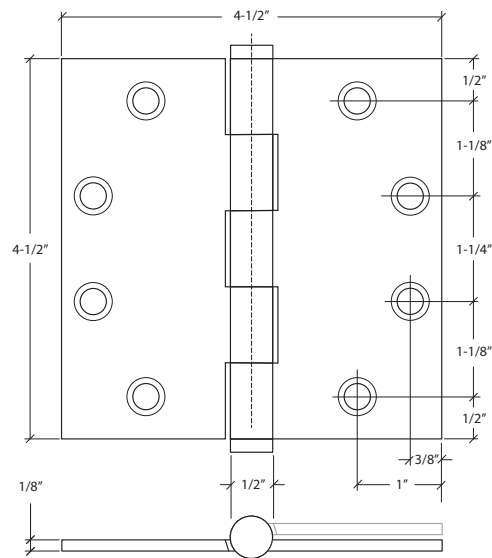

WATER STREET

29476 FINIAL SHOWN

29630 ARCHITECTURAL GRADE

Made to order.

Manufactured in Lakewood, NY.

1/2" FINIAL SELECTION

29451

29456