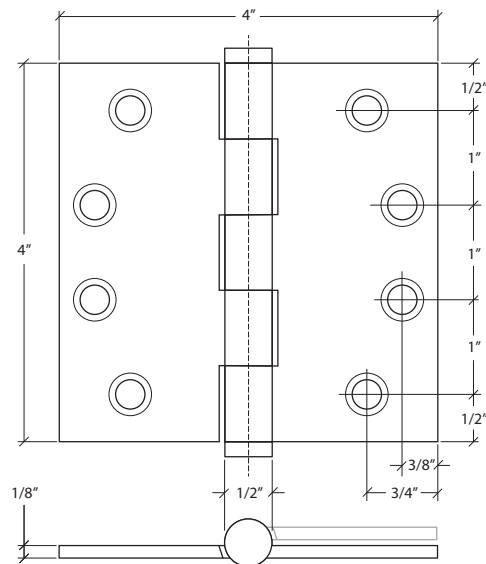

WATER STREET

29476 FINIAL SHOWN

29590 ARCHITECTURAL GRADE

Made to order.

Manufactured in Lakewood, NY.

1/2" FINIAL SELECTION

29451

29456