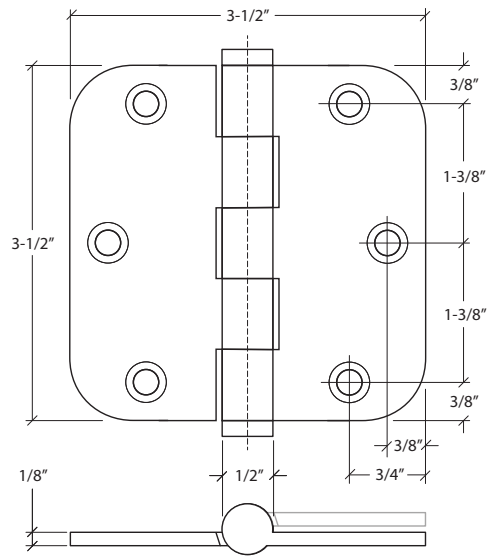

WATER STREET

29476 FINIAL SHOWN

29570 3-1/2" X 3-1/2" HINGE -
ARCHITECTURAL
5/8" RADIUS CORNERS
1/2" FINIALS

Made to order.
Lead time 4 - 6 weeks.

Manufactured in Lakewood, NY.

1/2" FINIAL SELECTION WATER STREET