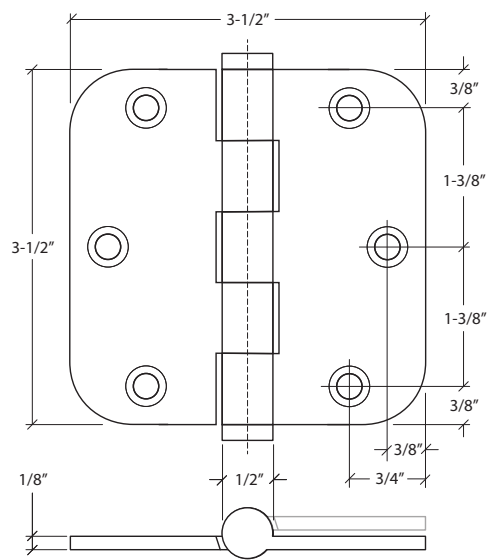

WATER STREET

29570 3-1/2" X 3-1/2" HINGE -
ARCHITECTURAL
5/8" RADIUS CORNERS
1/2" FINIALS

Made to order.
Lead time 4 - 6 weeks.

Manufactured in Lakewood, NY.

1/2" FINIAL SELECTION

29451

29456

29461