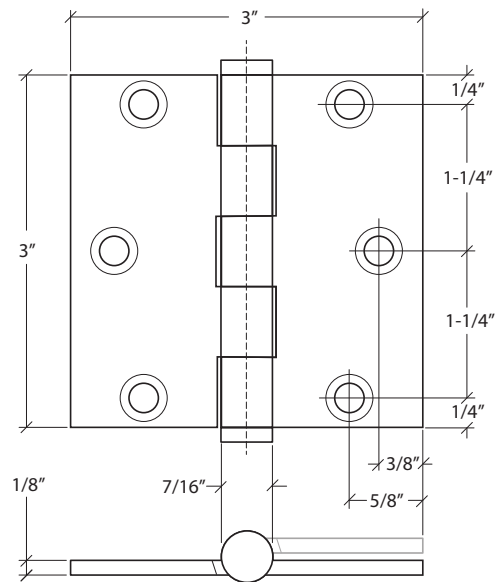

WATER STREET

29475 FINIAL SHOWN

29510 ARCHITECTURAL GRADE

Made to order.

Manufactured in Lakewood, NY.

7/16" FINIAL SELECTION

29450

29455