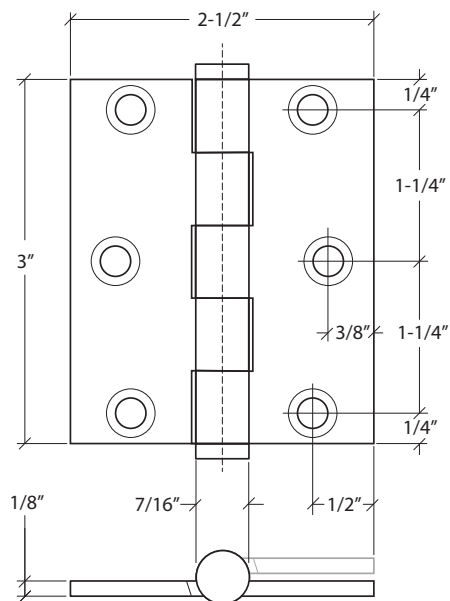

WATER STREET

29475 FINIAL SHOWN

29500 ARCHITECTURAL GRADE

Made to order.

Manufactured in Lakewood, NY.

7/16" FINIAL SELECTION

29450

29455