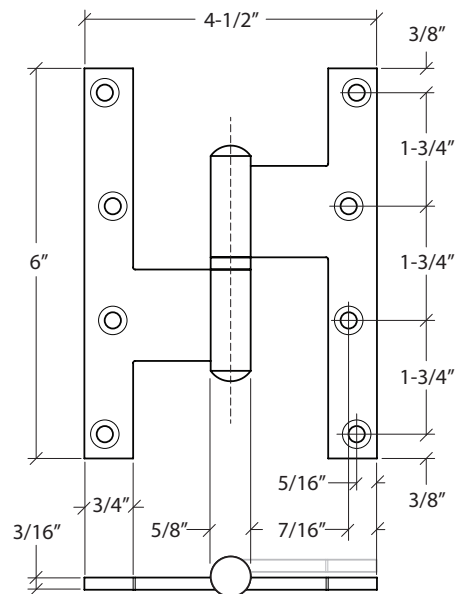

WATER STREET

29701L PAUMELLE HINGE
LEFT HAND

Lift off hinges - handing required.

Made to order.

Manufactured in Lakewood, NY.

WATER STREET

29701R PAUMELLE HINGE
RIGHT HAND

Lift off hinges - handing required.