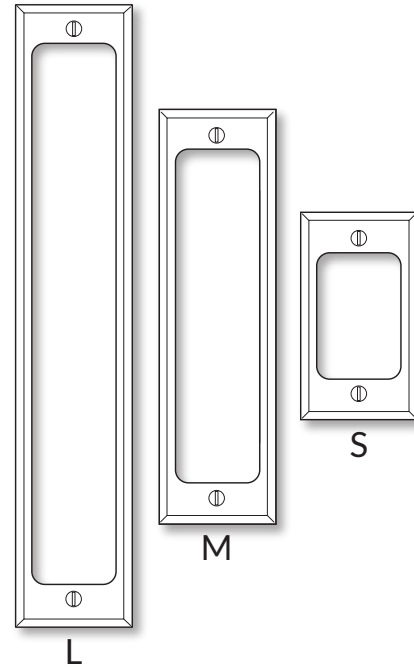

WATER STREET.
JAMESTOWN NEW YORK

MADISON COLLECTION

MADISON SQUARE FLUSH PULLS

L	21746 - LARGE	2-1/4" X 12"
M	21710 - MEDIUM	2-1/4" X 8"
S	21747 - SMALL	2-1/4" X 4"

Through bolting is standard for all flush pulls. Surface mount is available upon request, and is required on a half dummy.

- ♦ Full entry set includes mortise cylinder and low profile thumb turn. Large or medium pulls only.
- ♦ Privacy set includes a low profile thumb turn x emergency egress button. Large or medium pulls only.
- ♦ Passage set includes edge pull. Dummy set is flush pull only. Large, medium or small pulls.