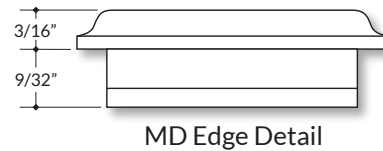

WATER STREET.
JAMESTOWN NEW YORK

MADISON COLLECTION

MADISON SQUARE FLUSH PULLS

L	21746 - LARGE	2-1/4" X 12"
M	21710 - MEDIUM	2-1/4" X 8"
S	21747 - SMALL	2-1/4" X 4"

Through bolting is standard for all flush pulls. Surface mount is available upon request, and is required on a half dummy.

- ♦ Full entry set includes mortise cylinder and low profile thumb turn. Large or medium pulls only.
- ♦ Privacy set includes a low profile thumb turn x emergency egress button. Large or medium pulls only.
- ♦ Passage set includes edge pull. Dummy set is flush pull only. Large, medium or small pulls.