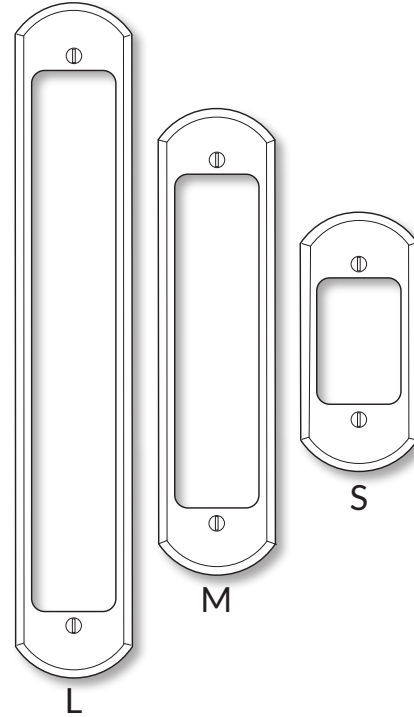

WATER STREET.
JAMESTOWN NEW YORK

MADISON COLLECTION

MADISON ARCH FLUSH PULLS

L	21768 - LARGE	2-1/4" X 13"
M	21762 - MEDIUM	2-1/4" X 9"
S	21769 - SMALL	2-1/4" X 5"

Through bolting is standard for all flush pulls. Surface mount is available upon request, and is required on a half dummy.

- ◆ Full entry set includes mortise cylinder and low profile thumb turn. Large or medium pulls only.
- ◆ Privacy set includes a low profile thumb turn x emergency egress button. Large or medium pulls only.
- ◆ Passage set includes edge pull. Dummy set is flush pull only. Large, medium or small pulls.