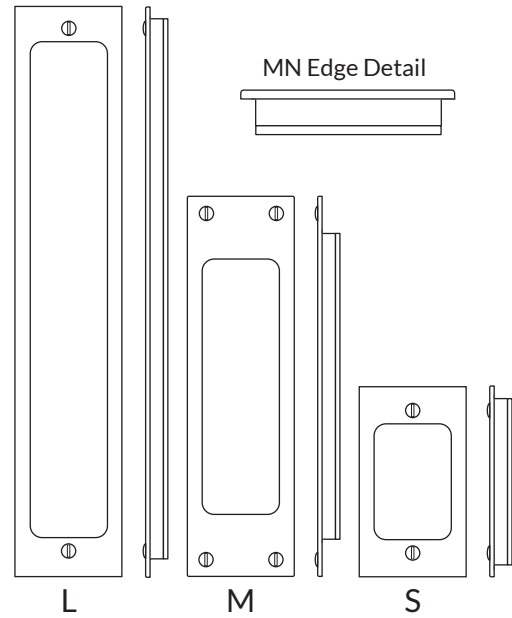

WATER STREET

LAKWOOD NEW YORK

21546 Entry Flush Pull - Exterior

MN EDGE DETAIL - SQUARE PROFILE

	Part Number	Width	Height
L	21546	2-1/4"	12"
M	21522	2-1/4"	8"
S	21547	2-1/4"	4"

The large sized flush pull can be used on doors 1-3/8" thick or greater. Functions include:

- Entry
- Privacy or patio
- Passage

Through bolting is standard.
Surface mounting available upon request.

All escutcheons made to order.