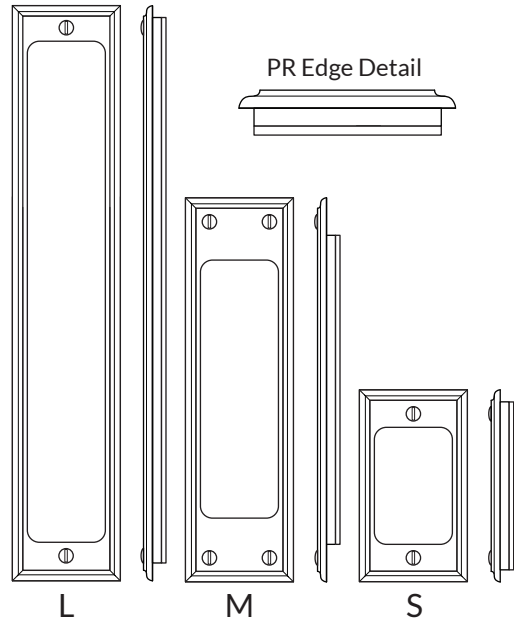

# WATER STREET

LAKWOOD NEW YORK

21446 Privacy Flush Pull - Exterior

## PR EDGE DETAIL - SQUARE PROFILE

	Part Number	Width	Height
<b>L</b>	21446	2-1/4"	12"
<b>M</b>	21411	2-1/4"	8"
<b>S</b>	21447	2-1/4"	4"

The large sized flush pull can be used on doors 1-3/8" thick or greater. Functions include:

- Entry
- Privacy or patio
- Passage

Through bolting is standard.  
Surface mounting available upon request.

All escutcheons made to order.