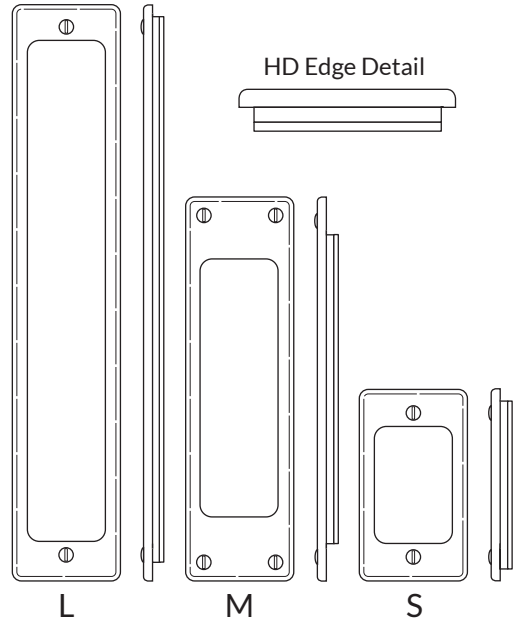

WATER STREET

LAKWOOD NEW YORK

21346 Passage Flush Pull

HD EDGE DETAIL

	Part Number	Width	Height
L	21346	2-1/4"	12"
M	21310	2-1/4"	8"
S	21347	2-1/4"	4"

The large sized flush pull can be used on doors 1-3/8" thick or greater. Functions include:

- Entry
- Privacy or patio
- Passage

Through bolting is standard.
Surface mounting available upon request.

All escutcheons made to order.