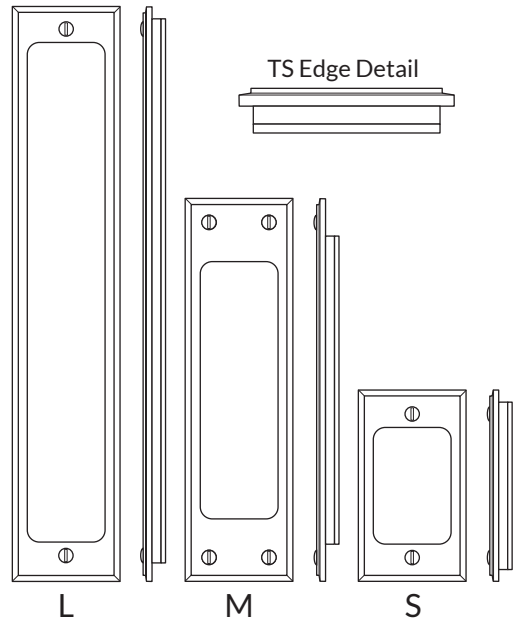

WATER STREET

LAKWOOD NEW YORK

21266 Privacy Flush Pull - Exterior

TS EDGE DETAIL - SQUARE PROFILE

	Part Number	Width	Height
L	21266	2-1/4"	12"
M	21230	2-1/4"	8"
S	21267	2-1/4"	4"

The large sized flush pull can be used on doors 1-3/8" thick or greater. Functions include:

- Entry
- Privacy or patio
- Passage

Through bolting is standard.
Surface mounting available upon request.

All escutcheons made to order.