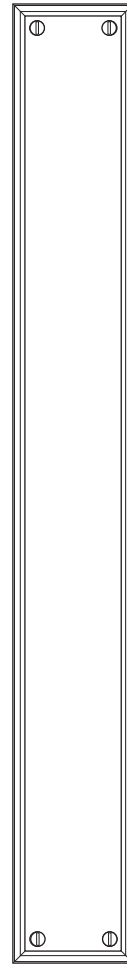

WATER STREET
LAKEWOOD NEW YORK

21400 Escutcheon
22007 Thumbpiece
7375 Entry Handle

L

PR Edge Detail

PR EDGE DETAIL - SQUARE PROFILE

	Part Number	Width	Height
L	21400	2-1/2"	20"

The large escutcheon is used primarily on exterior doors or very large interior doors, including the following applications:

- Thumbpiece x thumbpiece entry sets
- Thumbpiece x lever or knob (typically large escutcheon on exterior side only)
- Mortise or tubular privacy & passage sets
- Full and half dummy sets
- Push plates and pull plates