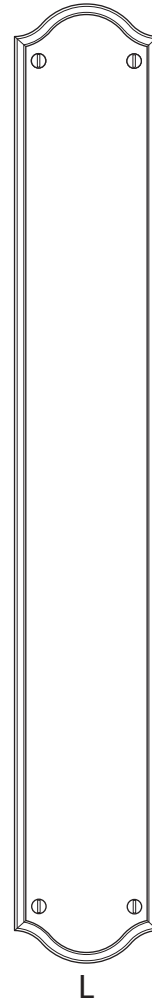

WATER STREET
LAKEWOOD NEW YORK

21120 Escutcheon
22007 Thumbpiece
7401 Entry Handle

JS EDGE DETAIL - TOMBSTONE PROFILE

	Part Number	Width	Height
L	21120	2-1/2"	20"

The large escutcheon is used primarily on exterior doors or very large interior doors, including the following applications:

- Thumbpiece x thumbpiece entry sets
- Thumbpiece x lever or knob (typically large escutcheon on exterior side only)
- Mortise or tubular privacy & passage sets
- Full and half dummy sets
- Push plates and pull plates