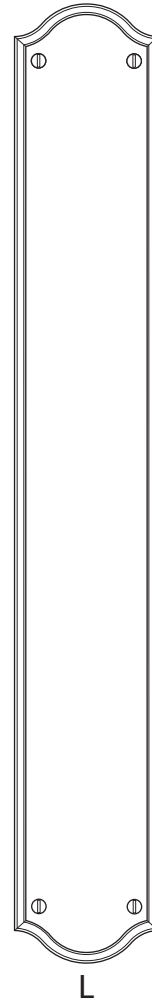

WATER STREET
LAKEWOOD NEW YORK

21120 Escutcheon
22007 Thumbpiece
7401 Entry Handle

JS EDGE DETAIL - TOMBSTONE PROFILE

Size	Part Number	Width	Height
L	21120	3"	20"

The large escutcheon is used primarily on exterior doors or very large interior doors, including the following applications:

- Thumbpiece x thumbpiece entry sets
- Thumbpiece x lever or knob (typically large escutcheon on exterior side only)
- Mortise or tubular privacy & passage sets
- Full and half dummy sets
- Push plates