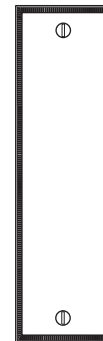

216C13 Coin Escutcheon  
25015.C Coin Knob

COIN

DIAMOND

ROPE

S

KN Coin Edge Detail

KN Diamond Edge Detail

KN Rope Edge Detail

**KN EDGE DETAIL - SQUARE PROFILE**

Size	Part Number	Width	Height
<b>S</b>	216*13	2"	7"

\*Insert code for edge knurl pattern:  
C = Coin D = Diamond R = Rope

The small escutcheon is used primarily on interior door applications:

- Mortise privacy or passage sets
- Tubular privacy or passage sets
- Full and half dummy sets