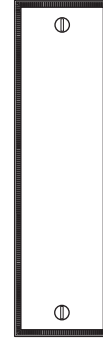

**WATER STREET**  
LAKEWOOD NEW YORK

COIN

DIAMOND

ROPE

S

KN Coin Edge Detail

KN Diamond Edge Detail

KN Rope Edge Detail

**KN EDGE DETAIL - SQUARE PROFILE**

Size	Part Number	Width	Height
S	216*13	2"	7"

\*Insert code for edge knurl pattern:  
C = Coin D = Diamond R = Rope

The small escutcheon is used primarily on interior door applications:

- Mortise privacy or passage sets
- Tubular privacy or passage sets
- Full and half dummy sets

216C13 Coin Escutcheon  
23030.C Coin Lever  
22005 Emergency Egress Button