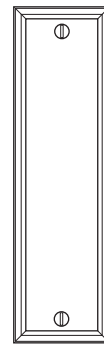

21413 Escutcheon
25013 Knob
22006 Emergency Egress Button

S

PR EDGE DETAIL - SQUARE PROFILE

	Part Number	Width	Height
S	21413	2"	7"

The small escutcheon is used primarily on interior door applications:

- Mortise privacy or passage sets
- Tubular privacy or passage sets
- Full and half dummy sets