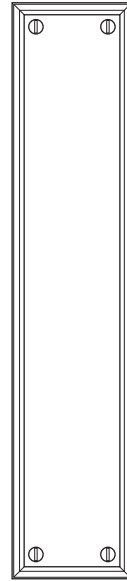

21401 Escutcheon  
25015 Knob

**M**

**PR EDGE DETAIL - SQUARE PROFILE**

	<b>Part Number</b>	<b>Width</b>	<b>Height</b>
<b>M</b>	21401	2-1/2"	12"

The medium escutcheon plate can be use on a large range of applications, including:

- Mortise & tubular entry sets
- Mortise & tubular privacy or passage sets
- Full and half dummy sets
- Push plates and pull plates

All escutcheons made to order.  
Custom sizes and profiles available.