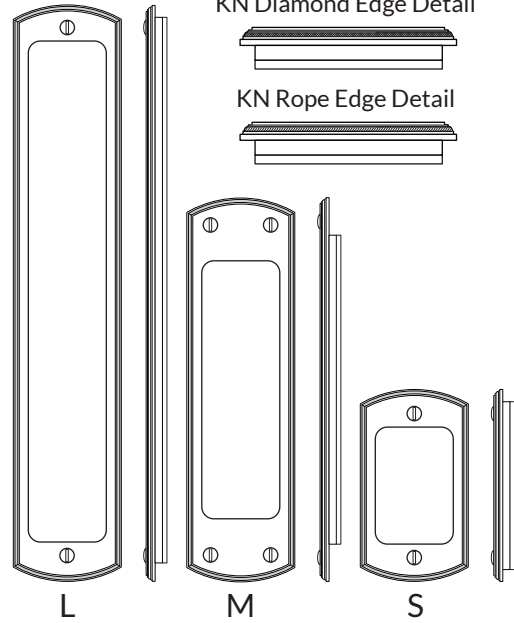

WATER STREET
LAKEWOOD NEW YORK

COIN

DIAMOND

ROPE

KN Coin Edge Detail

KN Diamond Edge Detail

KN Rope Edge Detail

L

M

S

KN EDGE DETAIL - SQUARE PROFILE

	Part Number	Width	Height
L	216*66	2-1/4"	12"
M	216*11	2-1/4"	8"
S	216*67	2-1/4"	4"

*Insert code for edge knurl pattern:
C = Coin D = Diamond R = Rope

The large sized flush pull can be used on doors 1-3/8" thick or greater. Functions include:

- Entry
- Privacy or patio
- Passage

Through bolting is standard.
Surface mounting available upon request.

All escutcheons made to order.

216C66 Privacy Flush Pull - Interior