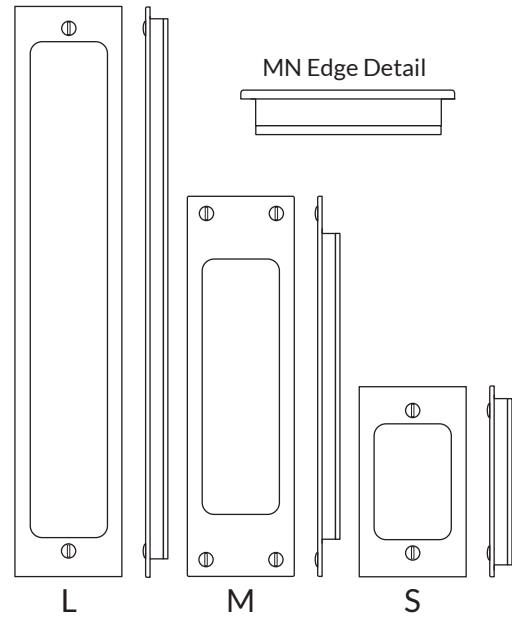

**WATER STREET**  
LAKEWOOD NEW YORK

21546 Entry Flush Pull - Exterior

**MN EDGE DETAIL - SQUARE PROFILE**

Size	Part Number	Width	Height
<b>L</b>	21546	2-1/4"	12"
<b>M</b>	21510	2-1/4"	8"
<b>S</b>	21547	2-1/4"	4"

The large size flush pull can be used on doors 1-3/8" thick or greater.

Functions include:

- Entry, 1-3/4" thick door or greater
- Privacy or patio
- Passage

Through bolting is standard.  
Surface mounting available upon request.