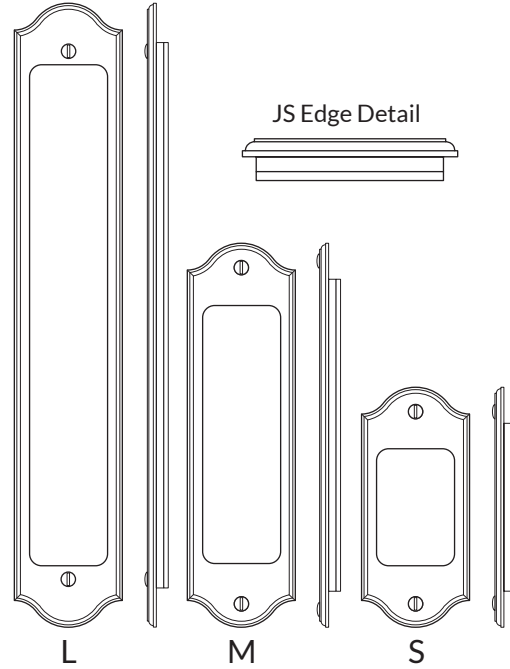

**WATER STREET**  
LAKEWOOD NEW YORK

21168 Passage Flush Pull

**JS EDGE DETAIL - TOMBSTONE PROFILE**

	Part Number	Width	Height
<b>L</b>	21168	2-1/4"	13"
<b>M</b>	21122	2-1/4"	8"
<b>S</b>	21169	2-1/4"	5"

The large sized flush pull can be used on doors 1-3/8" thick or greater. Functions include:

- Entry
- Privacy or patio
- Passage

Through bolting is standard.  
Surface mounting available upon request.

All escutcheons made to order.