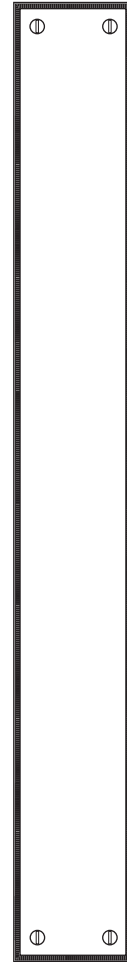

WATER STREET
LAKEWOOD NEW YORK

216C00 Coin Escutcheon
22007 Thumbpiece
7384.C Coin Entry Handle

COIN

DIAMOND

ROPE

L

KN Coin Edge Detail

KN Diamond Edge Detail

KN Rope Edge Detail

KN EDGE DETAIL - SQUARE PROFILE

	Part Number	Width	Height
L	216*00	2-1/2"	20"

*Insert code for edge knurl pattern:
C = Coin D = Diamond R = Rope

The large escutcheon is used primarily on exterior doors or very large interior doors, including the following applications:

- Thumbpiece x thumbpiece entry sets
- Thumbpiece x lever or knob (typically large escutcheon on exterior side only)
- Mortise or tubular privacy & passage sets
- Full and half dummy sets
- Push plates and pull plates