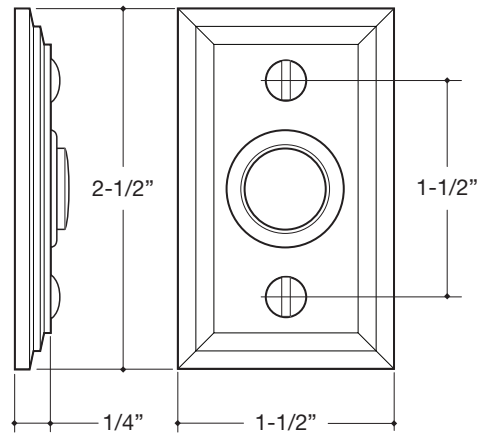

WATER STREET
LAKEWOOD NEW YORK

26009 DOOR BELL ASSEMBLY
Assembly includes: trim plate,
door bell button and screws.

Made to order. Custom sizes available.
Lead times and pricing upon request.

TR EDGE DETAIL